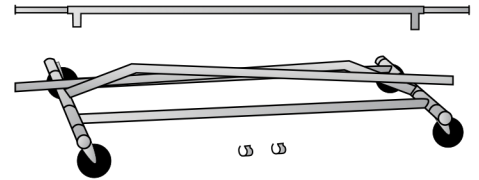

# Assembly Instructions

**Quality Fabricators®**

**ZRACKS.COM**

**1-877-637-3712**

Collapsible Salesman (666741)

## PARTS LIST

1. Base with upright arms (x1)
2. Casters (x4)
3. Hangbar (x1)
4. Extension Pipes (x2)
5. Clamps (x2)
6. Screws (x2)
7. Washers (x2)

## ASSEMBLY INSTRUCTIONS

1. Remove rack from carton.
2. Place rack on ground and unfold upright arms.
3. Insert hang bar on the two upright arms.
4. If NEEDED: Attach 2 clamps to base with supplied screws and washers.
5. Extend pull-out extensions if needed.