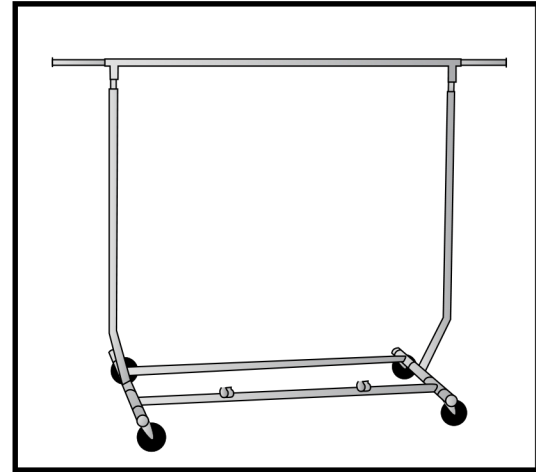

# Assembly Instructions

**Quality Fabricators®**

**ZRACKS.COM**

**1-877-637-3712**

Collapsible Salesman (666741)

## PARTS LIST

1. Base with upright arms (x1)
2. Casters (x4)
3. Hangbar (x1)
4. Extension Pipes (x2)
5. Clamps (x2)
6. Screws (x2)
7. Washers (x2)