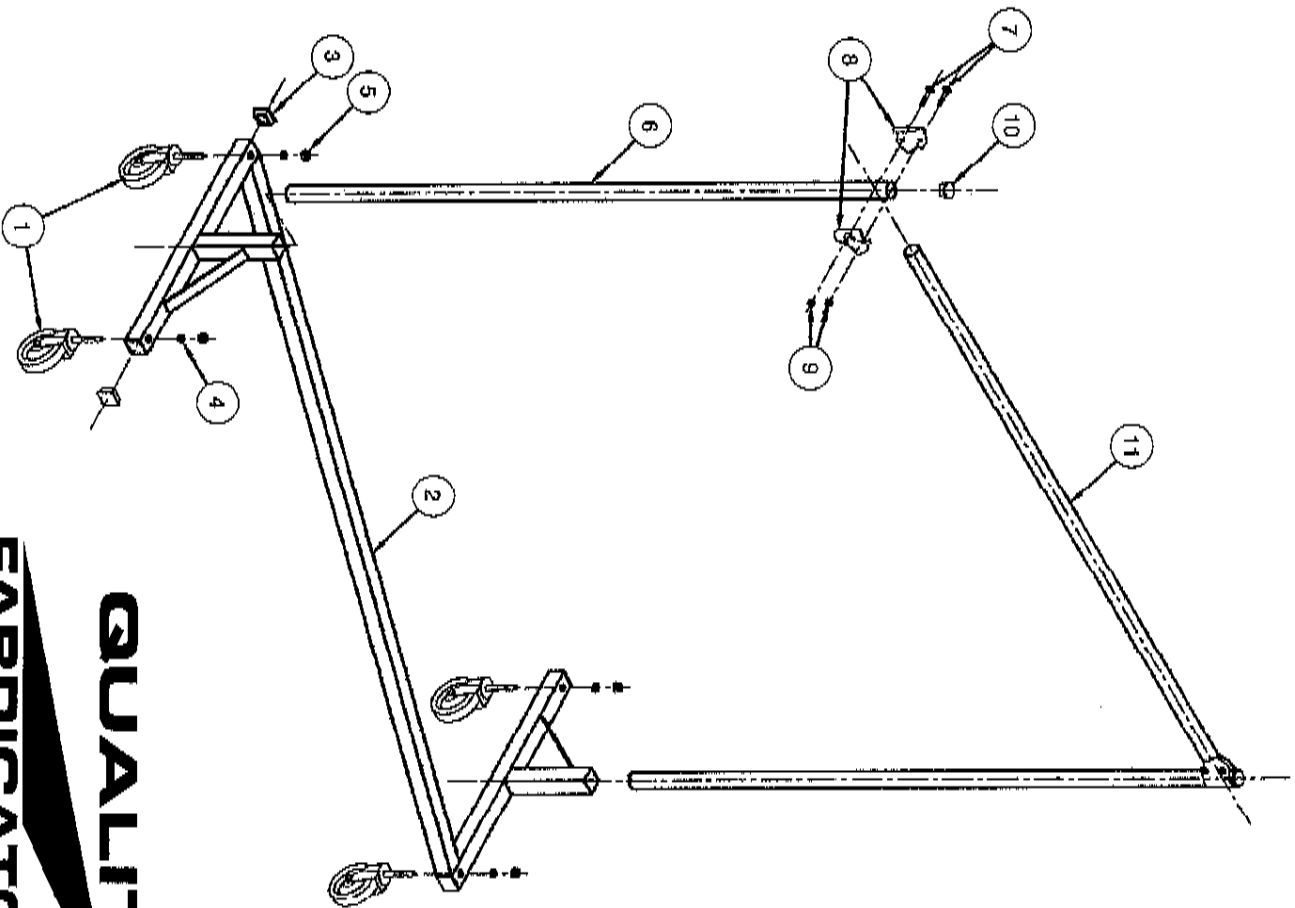

GARMENT RACK

#260601

| GARMENT RACK | | |
|--------------|--------------------------|-----|
| PARTS LIST | | |
| ITEM | DESCRIPTION | QTY |
| 1 | 4" STEM SWIVEL CASTER | 4 |
| 2 | GARMENT RACK FRAME | 1 |
| 3 | SQUARE END CAP | 4 |
| 4 | 7/16" LOCK WASHER | 4 |
| 5 | 7/16" HEX NUT | 4 |
| 6 | 80" UPRIGHT (1.315 TUBE) | 2 |
| 7 | 5/16" CARRIAGE BOLT | 4 |
| 8 | 1"X1" BRACE CLAMP | 2 |
| 9 | 5/16" KEP NUT | 4 |
| 10 | ROUND END CAP | 2 |
| 11 | 60" TOP BAR (1.315 TUBE) | 1 |
| 12 | | |
| 13 | | |
| 14 | | |
| 15 | | |
| 16 | | |
| 17 | | |
| 18 | | |
| 19 | | |
| 20 | | |